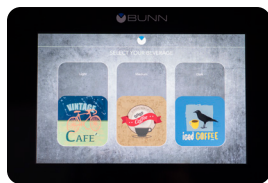

USB back-up and restore for machine configuration/recipe settings and cloning for multiple locations

BUNNlink® remote connectivity to manage and care for your fleet

VirtualTOUCH™ optional beverage dispensing technology using a QR code instead of your smart device

Reduces Demand for Staff Labor

Reduce the number of operator touches per day with three large 3lb+ bean hoppers that provide enough capacity to make 70 cups of coffee each. The large bin holds the spent grounds from up to fifty beverages, while the through-counter grounds option allows for an even greater capacity. No paper filter to replace and Picture Prompted Cleaning™ on the touch screen ease training and maintenance routines.

Practically No Coffee Waste

The bean-to-cup system delivers single cups of fresh coffee, ensuring all your beans are brewed into your customer's cup. This complements dayparts with varying demand for coffee.

Build Your Coffee Menu with Hot & Iced, Drip-style Coffee

Fast Cup offers an expanded selection of drinks, including options for both hot and iced coffee. The iced coffee option cools freshly brewed coffee as it dispenses, making it perfect to pour over ice without watering down your beverage.